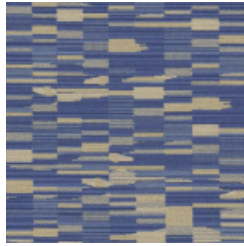

GRADE 5 - FABRIC - Collage

Bronze

Cerulean

Cobalt

Crimson

Emerald

Goldenrod

Granite

Jade

Tiger Lily

Note: Colors are for reference only. They may appear different on a computer screen than the actual vinyl/fabric. Actual samples provided upon request.