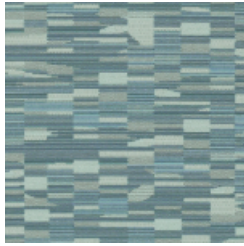

GRADE 5 - FABRIC - Collage

Bronze

Cerulean

Cobalt

Crimson

Emerald

Goldenrod

Granite

Jade

Tiger Lily

Note: Colors are for reference only. They may appear different on a computer screen than the actual vinyl/fabric. Actual samples provided upon request.