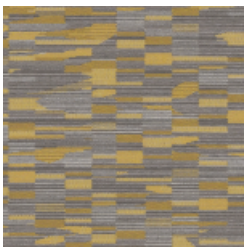

GRADE 5 - FABRIC - Collage

Bronze

Cerulean

Cobalt

Crimson

Emerald

Goldenrod

Granite

Jade

Tiger Lily

Note: Colors are for reference only. They may appear different on a computer screen than the actual vinyl/fabric. Actual samples provided upon request.