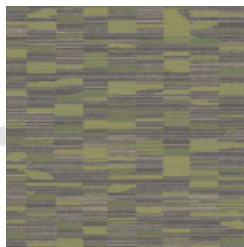

GRADE 5 - FABRIC - Collage

Bronze

Cerulean

Cobalt

Crimson

Emerald

Goldenrod

Granite

Jade

Tiger Lily

Note: Colors are for reference only. They may appear different on a computer screen than the actual vinyl/fabric. Actual samples provided upon request.