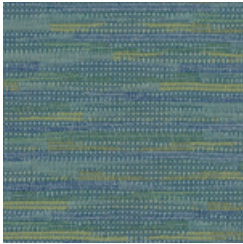

GRADE 4 - FABRIC - Bungalow

Blue Nile

Blue Stone

Curry

Ecru

Granite

Lavender

Opal

Rouge

Shitake

GRADE 4 - FABRIC - Charade

Cerulean

Flax

Forest

Mango

Opal

Raffia

Rust

Stone

Vermillion

Note: Colors are for reference only. They may appear different on a computer screen than the actual vinyl/fabric. Actual samples provided upon request.